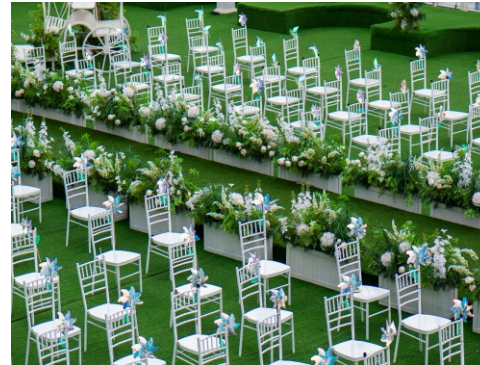

Gifts & Souvenirs

Looking for a thoughtful gift? Our curated plant gifts and souvenirs are designed to make lasting impressions. From small succulents in decorative pots to custom arrangements, we provide creative options that bring life and beauty to any occasion. Perfect for birthdays, thank-yous, or just to brighten someone's day.

OUR SERVICES

Event Plant Décor

We bring events to life with stunning botanical designs and plant rentals. From weddings and corporate functions to private celebrations, our plant décor service provides everything from table centerpieces to full stage and venue installations. Each setup is carefully styled and available for short- or long-term hire, adding elegance, freshness, and a natural touch that makes every event unforgettable.